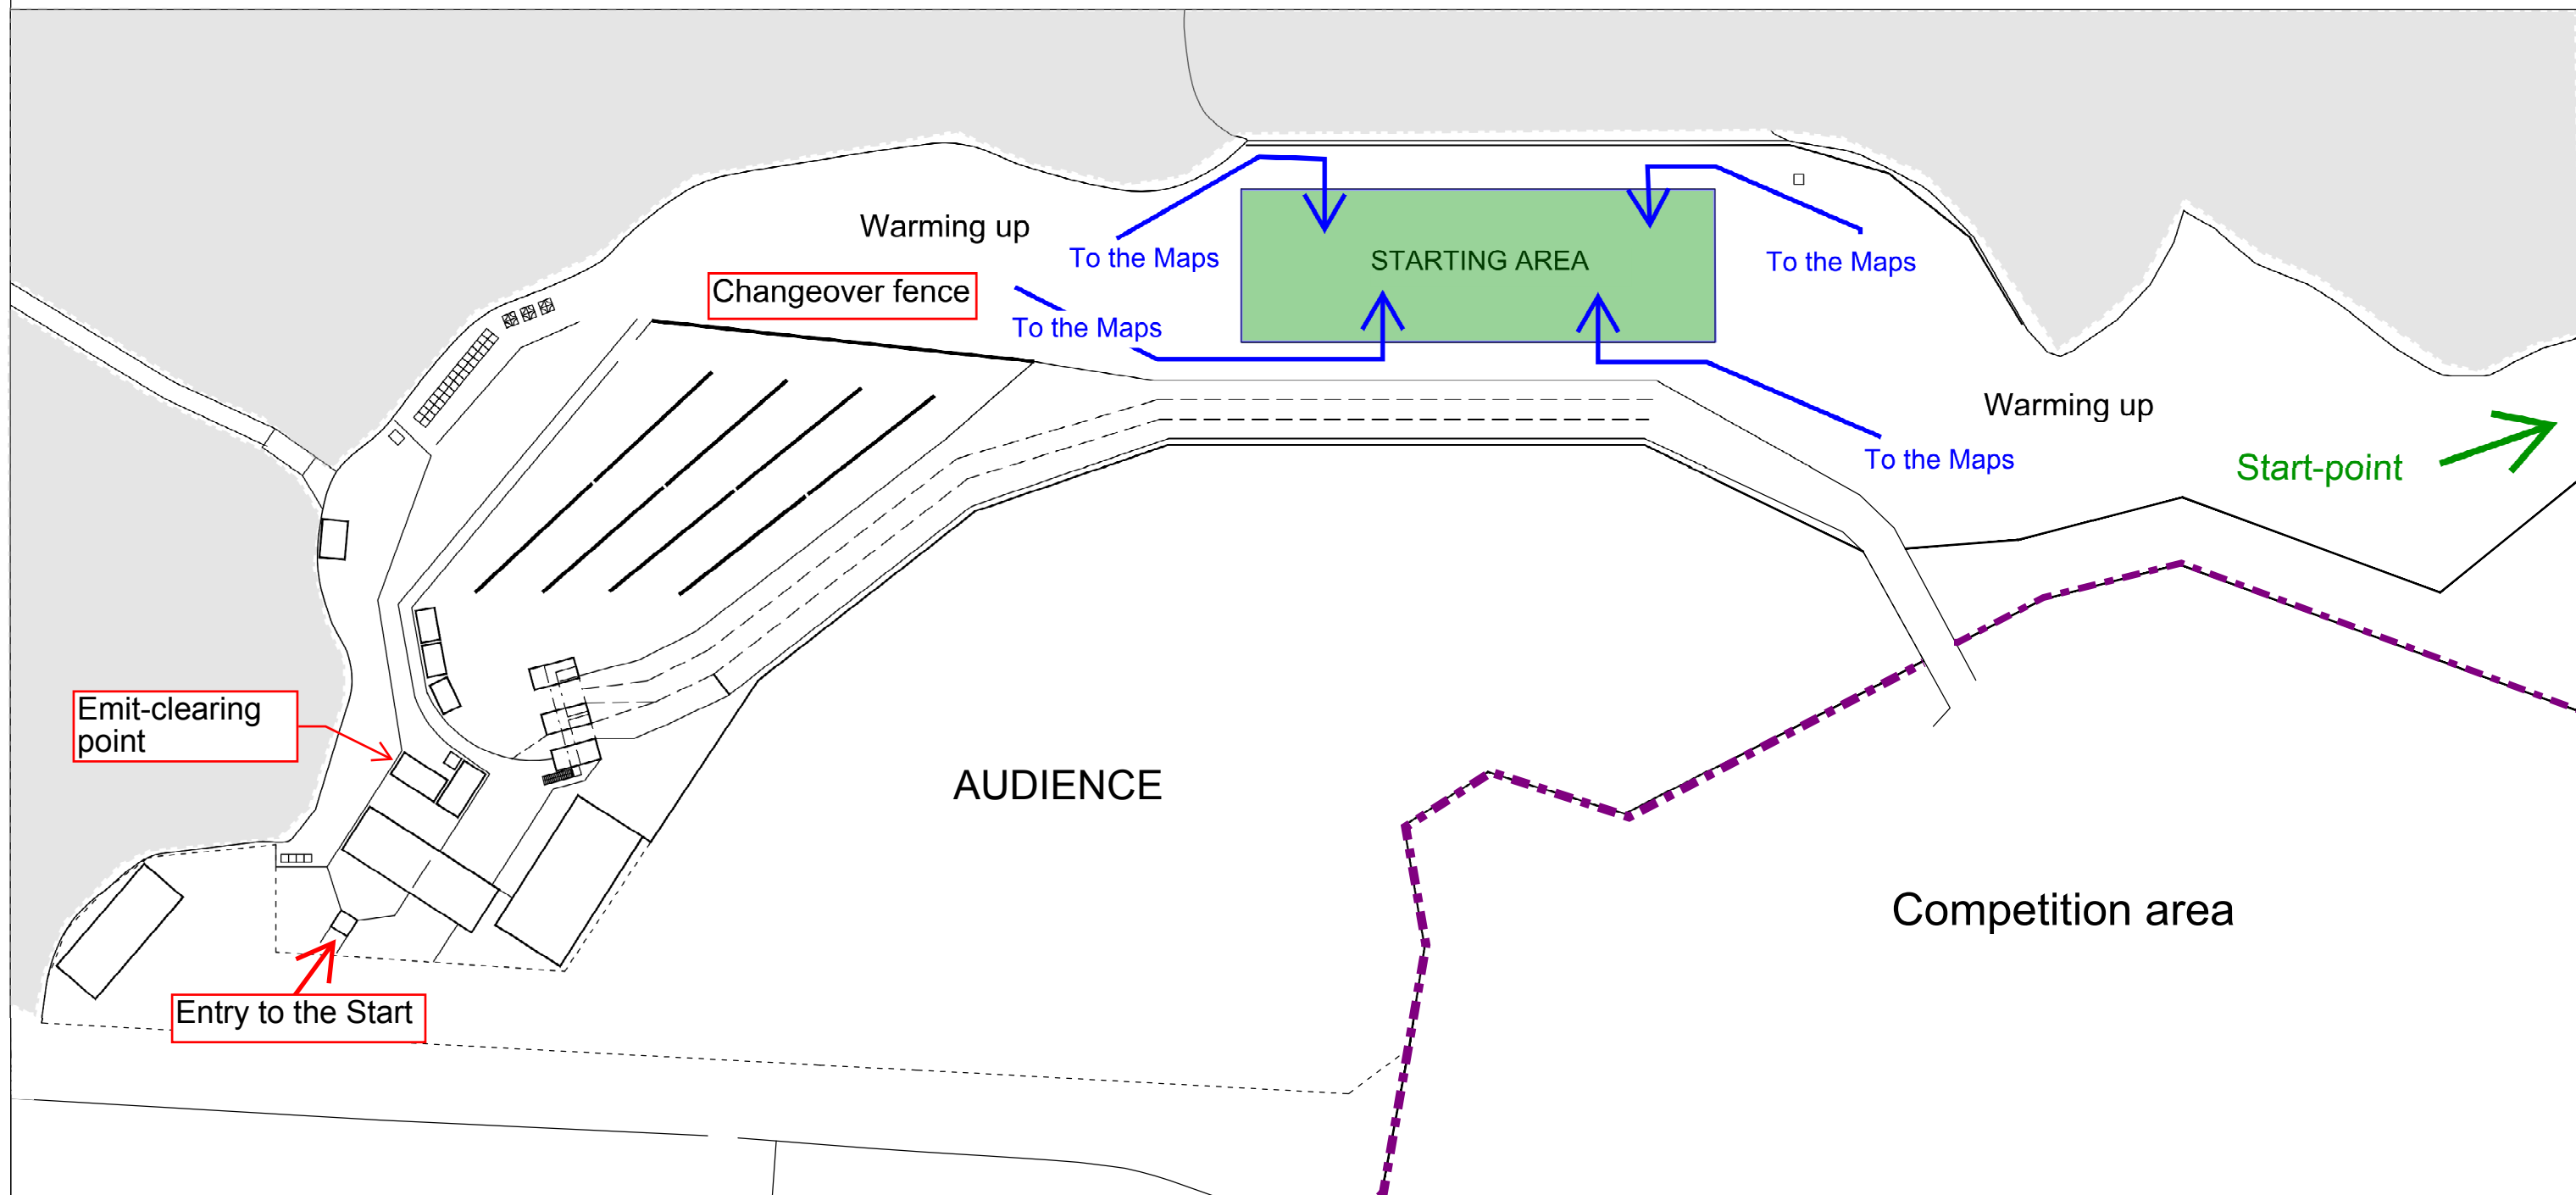

JUKOLA 2012

COMPETITION
CENTRE

Emit-clearing point

Entry to the Start

Changeover fence

STARTING AREA

Warming up

Warming up

Start-point

AUDIENCE

Competition area

0 5 10 20 25 M

A3 scale 1:1000

0 1 cm 2 3 4 5 6 7 8 9 10 11 12 13 14 15 16 17 18